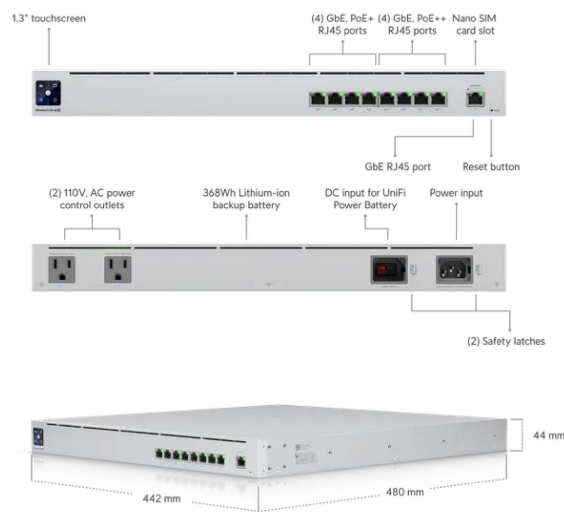

### Mechanical

<b>Dimensions</b>	442 x 480 x 44 mm (17.4 x 18.9 x 1.7")
<b>Weight</b>	Without mount: 9 kg (19.9 lb) With mount: 9.2 kg (20.3 lb)
<b>Enclosure material</b>	SGCC steel
<b>Mount material</b>	SGCC steel
<b>Supported rack depth</b>	700 to 1000 mm (27.6 to 39.4")

### Hardware

<b>Management interface</b>	Ethernet In-Band
<b>Networking interface</b>	(9) GbE RJ45 ports
<b>PoE interface</b>	(4) PoE/PoE+ (Pins 1, 2+; 3, 6-) (4) 60W PoE++ (Pair A 1, 2+; 3, 6-)(Pair B 4, 5+; 7, 8-)
<b>Total non-blocking throughput</b>	9 Gbps
<b>Switching capacity</b>	18 Gbps
<b>Forwarding rate</b>	26.78 Mpps
<b>Power method</b>	(1) Universal AC input, 100—240V AC, 4.4A Max, 50/60 Hz (1) External battery DC input 48V DC, 6A (1) Internal Lithium-Ion battery, 368Wh